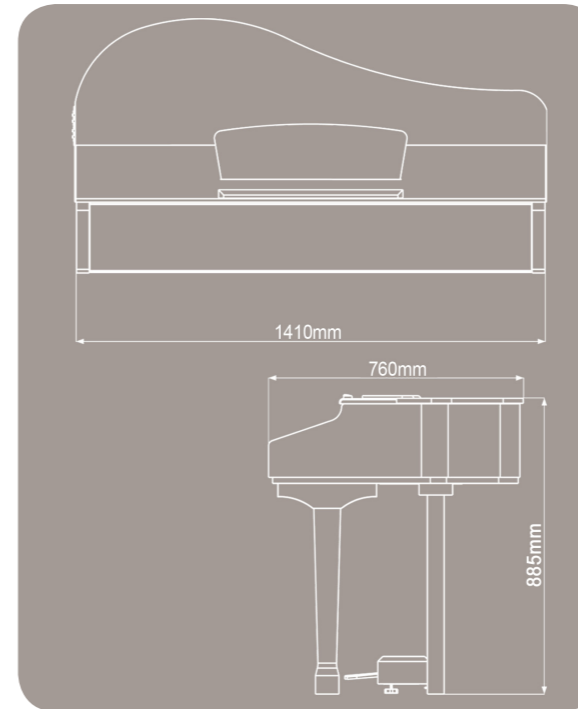

GDP-1120

- Digital Ensemble Mini Grand Piano with Remarkable Sound and Playability
- An Amazing Combination of Performance Features

- 200 realistic voices and 100 rhythms
- 2 tracks record and playback; Songs and Registration Files can be saved to USB Thumb Driver
- Includes Bluetooth Music Receiver

Specifications

1. **Keyboards:**
   88 Keys with Touch Response
2. **Display:**
   LCD display
3. **Polyphony:**
   64 notes max
4. **Voices:**
   200 PCM voices
5. **Voice Control:**
   Volume, Transpose, Pan, Octave, Dual
6. **Effect:**
   8 Reverb type and Reverb Level
   8 Chorus type and Chorus Level
   EQ Bass Fader, EQ Treble Fader
7. **Keyboard Control:**
   Split, Twin, 3 Touch Sensitivity and Fixed Touch Response
8. **Styles:**
   100 +1 User style (from USB Thumb Driver)

1. **Style Features:**
   Synchro, Start/stop, Intro/ Ending, Fill in, Variation, O.T.S., Accomp. Volume, Load user style from USB, Tap/Tempo
2. **Demo:**
   71 songs (Include 55 Learning songs)
3. **Song Recording:**
   2 tracks record and playback;
   Songs and Registration Files can be saved to USB Thumb Driver
4. **Memory:**
   4 x 5 Registration save-to/load-from USB disk
5. **Others:**
   Metronome, Tempo, USB MIDI via USB port; Auto Power Off
6. **Interface:**
   AC Power, MIDI Out, Line Out, Aux In, USB to device, USB to host, Bluetooth, Pedal, 2 Headphones