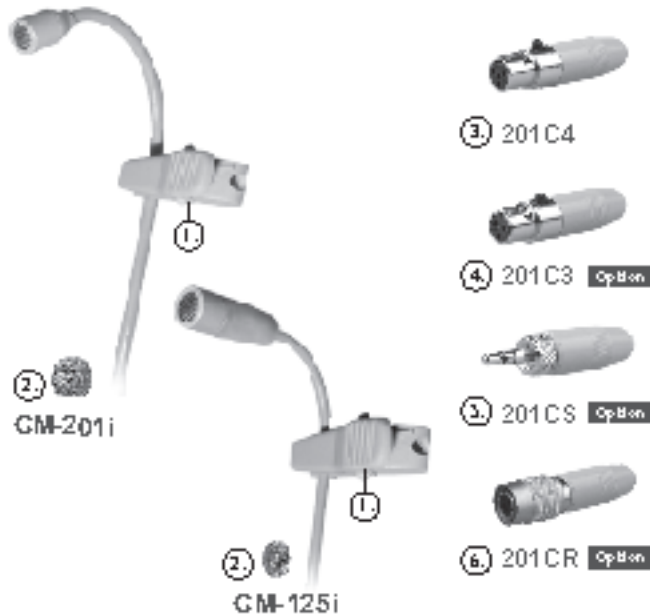

## Lavaliere Microphone

- ① Clip
- ② Windscreen
- ③ 4 Pin Mini XLR
- ④ 3 Pin Mini XLR (Option)
- ⑤ 3.5mm Stereo Plug (Option)
- ⑥ 4 Pin Hirose Connector (Option)

**\*Note : above ④、⑤、 and ⑥ are standard accessory to deluxe pack.**

### Miniature Lavaliere Microphone

- \* Omni-directional pick up pattern for various applications.
- \* Wide dynamic range and frequency response for excellent sound reinforcement.
- \* No proximity effect.
- \* Low profile design.
- \* Together with clip for easy attaching to a tie, lapel, dress etc.
- \* Detachable connector.

Available Color

Model No.	CM-201i
Frequency Response	60 ~ 15,000Hz
Polar Pattern	Omni-directional
Sensitivity @ 1 KHz	-60±3dB *(1mV)*0dB=1V/μbar
Impedance	2.2kΩ
max. SPL for 1% T.H.D.	130dB
Connector Type	4 Pin Mini XLR
Standard Accessories	Windscreen
Dimension (mm)	Ø5mm (W) * 9mm (H)
Net Weight	20.7 grams

### Subminiature Lavaliere Microphone

- \* World class quality.
- \* For theatre, documentary, TV and live sound.
- \* Omni-directional.
- \* Excellent acoustic performance.
- \* Ultra slim design.
- \* Detachable connector.